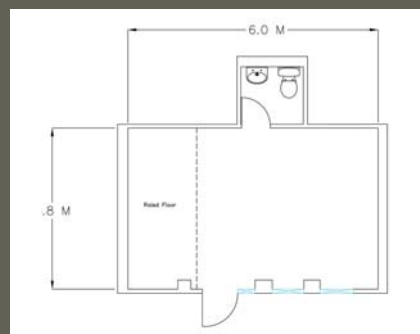

Top: internal view
Above: office exterior

Get in touch

Tel: 01296 681818
Email: info@liscombepark.co.uk

www.liscombepark.co.uk

LISCOMBE PARK

Liscombe Park Ltd
10 Media Village, Liscombe Park, Soulbury,
Leighton Buzzard, Bedfordshire, LU7 0JL